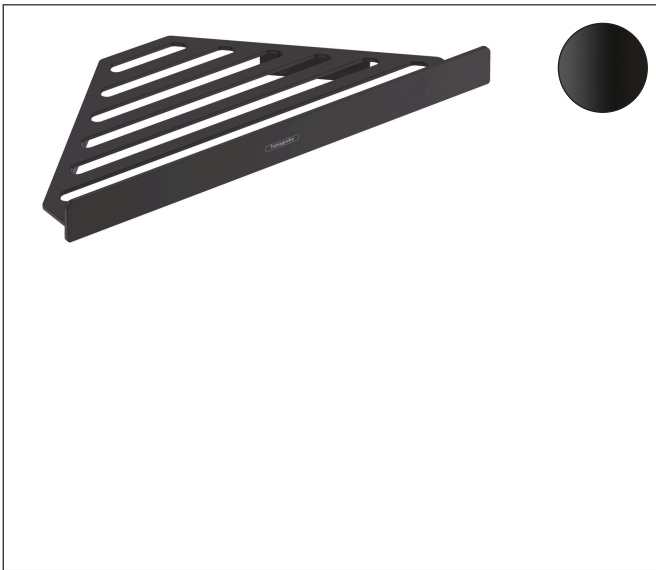

Brand hansgrohe
 Art. Name **AddStoris Q** Corner basket
 Art. Nr. 41741670
 Surface Matt Black

reddot winner 2021

Product picture

Features

- wall-mounted
- holder material: metal
- with mounting material
- concealed fastening
- drilling distance: 40 mm
- diameter drill hole: 6 mm
- can be used additional as a shelf