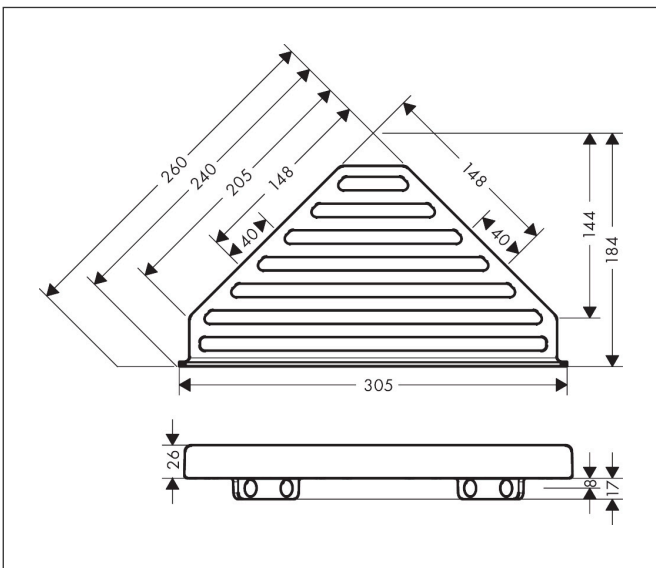

Brand hansgrohe
 Art. Name **AddStoris Q** Corner basket
 Art. Nr. 41741670
 Surface Matt Black

reddot winner 2021

Product picture

Features

- wall-mounted
- holder material: metal
- with mounting material
- concealed fastening
- drilling distance: 40 mm
- diameter drill hole: 6 mm
- can be used additional as a shelf

Drawing

Technology